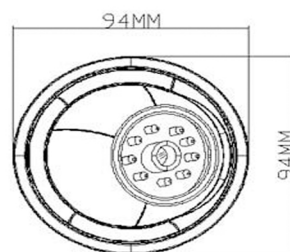

HYUNDAI

4in1 IR Dome Camera

5MP 4in1 IR Dome Camera

Model: HY-AHD5D20IR-F

Features:

- 4-in-1 HDTV/HDCVI /AHD / CVBS optional output
- UHD resolution 2560×1944P CMOS sensor
- Ultra low illumination 0.02Lux
- Up to 300M long distance and high speed real time monitoring
- OSD menu control up the coaxial cable (UTC)
- Low light and perfect night vision
- Day/Night (ICR), AWB, AGC, DNR
- Lightning protection
- Strong water-proof housing, IP66
- 12 pcs New IR Leds, IR distance 15-20meters
- 3.6 mm fixed lens

2MP

5MP

WDR : OFF

WDR : ON

Specification:

Model	HY-AHD5D20IR-F
Camera	
Image Sensor	1/2.5" 5 Megapixels CMOS
Chipset	JX-K03+FH8538M
Effective Pixels	2704(H) × 1950 (V)
Video Resolution	AHD/TVI 20 fps@2560 × 1944P, CVI 30 fps@2560 × 1440P, adjustable
Electronic Shutter	AUTO, 1/25 - 1/50,000s
Min. Illumination	0.02Lux@F1.2(AGC ON), 0Lux IR on
Video System	PAL/NTSC
Video Output	1 channel, HDCVI / HDTVI/AHD/CVBS , adjustable
Video Switch	DIP switch
Day/Night	Auto/Color/(B/W)/EXT
White Balance	ATW/Manual
DNR	2D NR
OSD Menu	Multiple languages OSD menu control up the coaxial cable (UTC)
IR Led	
IR Led	12 pcs 850nm SMD IR Leds
IR Distance	15-20 M
Lens	
Focal length	3.6 mm fixed lens
General	
Power Supply	12 VDC ± 10%
Power Consumption	< 5 W
Operating Temp.	-20°C-(+60)°C, 10%-90%RH

Deminsion:

Full High Definition (1080P)

On-Screen Display

Low Light Illumination

Up The Coax

Weatherproof

Smart IR