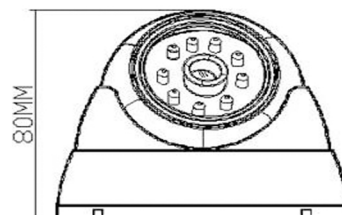

HYUNDAI

4in1 IR Dome Camera

5MP 4in1 IR Dome Camera

Model: HY-AHD5D20IR-F

Features:

- 4-in-1 HDTV/HDCVI /AHD / CVBS optional output
- UHD resolution 2560×1944P CMOS sensor
- Ultra low illumination 0.02Lux
- Up to 300M long distance and high speed real time monitoring
- OSD menu control up the coaxial cable (UTC)
- Low light and perfect night vision
- Day/Night (ICR), AWB, AGC, DNR
- Lightning protection
- Strong water-proof housing, IP66
- 12 pcs New IR Leds, IR distance 15-20meters
- 3.6 mm fixed lens

2MP

5MP

WDR : OFF

WDR : ON

Specification:

Model	HY-AHD5D20IR-F
Camera	
Image Sensor	1/2.5" 5 Megapixels CMOS
Chipset	JX-K03+FH8538M
Effective Pixels	2704(H) × 1950 (V)
Video Resolution	AHD/TVI 20 fps@2560 × 1944P, CVI 30 fps@2560 × 1440P, adjustable
Electronic Shutter	AUTO, 1/25 - 1/50,000s
Min. Illumination	0.02Lux@F1.2(AGC ON), 0Lux IR on
Video System	PAL/NTSC
Video Output	1 channel, HDCVI / HDTVI/AHD/CVBS , adjustable
Video Switch	DIP switch
Day/Night	Auto/Color/(B/W)/EXT
White Balance	ATW/Manual
DNR	2D NR
OSD Menu	Multiple languages OSD menu control up the coaxial cable (UTC)
IR Led	
IR Led	12 pcs 850nm SMD IR Leds
IR Distance	15-20 M
Lens	
Focal length	3.6 mm fixed lens
General	
Power Supply	12 VDC ± 10%
Power Consumption	< 5 W
Operating Temp.	-20°C-(+60)°C, 10%-90%RH

Deminsion:

Full High Definition (1080P)

On-Screen Display

Low Light Illumination

Up The Coax

Weatherproof

Smart IR